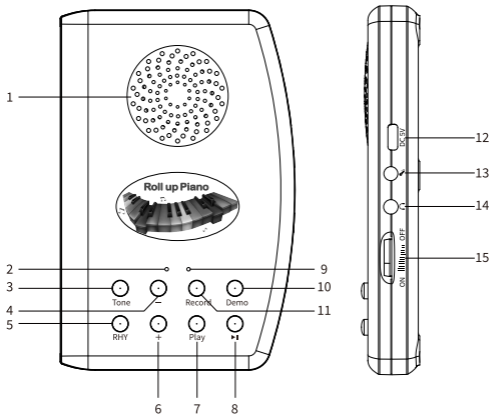

## I.Product specification:

- 49 standard keys (includes black key)
- Tone:47 tones
- RHY:128 rhythms
- Demo:14 demos
- Demo function
- Record/Playback function
- Full fingered
- MIC function
- Earphone interface
- Volume control
- Power supply:1.Built-in 3.7V/350mAh Li-battery  
2.USB 5V/1A power supply

## II.Button function explanation:

1		Speaker	9		Charging indicator
2		Power indicator	10		Demo button
3	Tone	Tone button	11		Record button
4	-	- selection button	12		USB interface
5	RHY	RHY button	13		Earphone interface
6	+	+ selection button	14		MIC interface
7	Play	Play button	15		Volume control/Power switch
8		Start/Stop button	16		